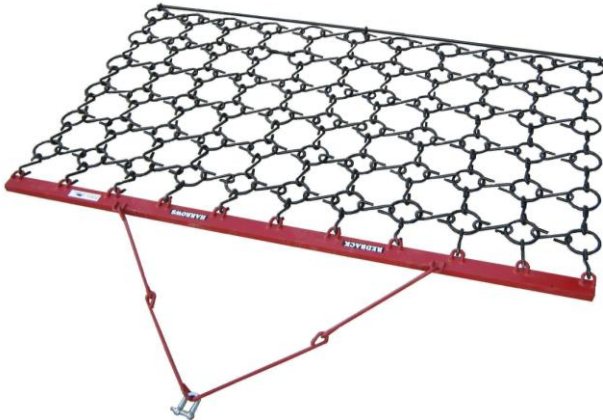

Channel middle bar
(this does a lot of levelling & smashing)

Redback... The one with the 'BITE'

ATV Harrows

Single row of spiked 16mm triangles & 4 rows of 12mm plain chain

Designed specially to suit
ATV / Small tractors. Used for
general pasture harrowing,
aerating or dung spreading.

Standard sizes available.....

1.4m, 1.75m, 2.1m, 2.45m

Depth 1.7m

Economy Harrows

5 rows of 12mm plain chain (2.0m + has 6 rows and heavy drawbar)

Economy Harrows are perfect for
dung spreading without the
aggression of spikes. Also ideal
as cover behind direct drill.

Standard sizes available.....

1.0m, 1.5m, 1.75m, 2.0m, 2.5m, 3.0m, 3.5m

Depth - 1.3m (five rows) or 1.5m (six rows)

Budget Harrows

3 rows of 10mm open chain

We have now introduced Budget
Harrow. Light and simple, they
are ideal for the small-block
farmer.

Standard sizes available.....

1.5m, 2.0m, 2.5m

Depth - 1.2m

Other sizes available on request

Combo Harrows

Double Row spiked 16mm triangles & 4 rows of 12mm detachable chain

Try these - Combo Harrows are two sets in one! Use as standard Triangle & Chain, or detach the back half for Seedcover Harrows.