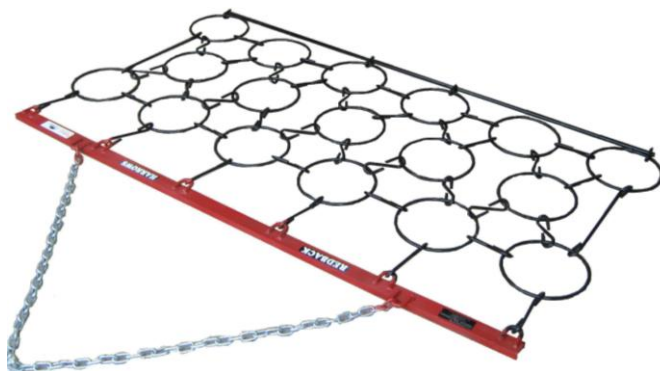

Channel middle bar
(this does a lot of levelling & smashing)

Redback... The one with the 'BITE'

ATV Harrows

Single row of spiked 16mm triangles & 4 rows of 12mm plain chain

Designed specially to suit
ATV / Small tractors. Used for
general pasture harrowing,
aerating or dung spreading.

Standard sizes available.....

1.4m, 1.75m, 2.1m, 2.45m

Depth 1.7m

Economy Harrows

5 rows of 12mm plain chain (2.0m + has 6 rows and heavy drawbar)

Economy Harrows are perfect for
dung spreading without the
aggression of spikes. Also ideal
as cover behind direct drill.

Standard sizes available.....

1.0m, 1.5m, 1.75m, 2.0m, 2.5m, 3.0m, 3.5m

Depth - 1.3m (five rows) or 1.5m (six rows)

Budget Harrows

3 rows of 10mm open chain

We have now introduced Budget
Harrow. Light and simple, they
are ideal for the small-block
farmer.

Standard sizes available.....

1.5m, 2.0m, 2.5m

Depth - 1.2m

Other sizes available on request

Combo Harrows

Double Row spiked 16mm triangles & 4 rows of 12mm detachable chain

Try these - Combo Harrows are two sets in one! Use as standard Triangle & Chain, or detach the back half for Seedcover Harrows.