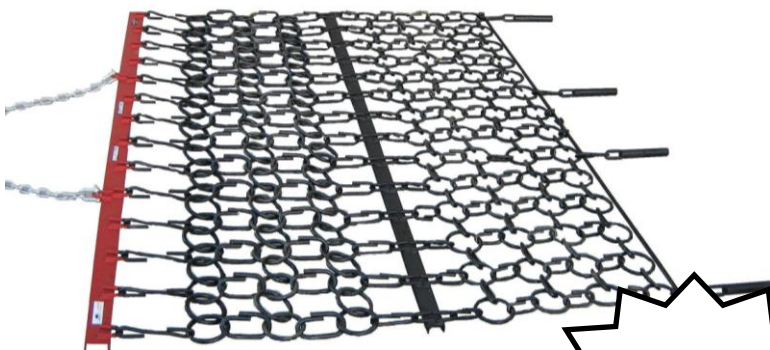

Standard sizes available.....

1.5m, 2.0m, 2.5m

Depth - 1.2m

Other sizes available on request

Combo Harrows

Double Row spiked 16mm triangles & 4 rows of 12mm detachable chain

Try these - Combo Harrows are two sets in one! Use as standard Triangle & Chain, or detach the back half for Seedcover Harrows.

Standard sizes available.....

2.5m, 3.0m, 3.5m

Depth - 2.3m total, incl back half

Heavy Duty Triangle & Chain Harrows

Double row of 20mm triangles & 4 rows of 16mm chain

Perfect for heavy pasture aerating / harrowing, or cultivation.

Standard sizes available.....

3.0m, 3.5m, 4.0m

Depth - 2.7m

Drag weights standard

Heavy Duty Double Ring Harrows

3 rows of 20mm super heavy ring-to-ring & 4 rows of 16mm chain

HD Double Ring Harrows are excellent for cultivation with higher trash content

Finishes
the
seedbed

Our very popular Plain Chain Seedcover Harrows come in 10mm for lighter work, or 12mm for medium cover and longer life.

Standard sizes available.....

2.5m, 2.7m, 3.0m, 3.5m

Depth - 0.85m