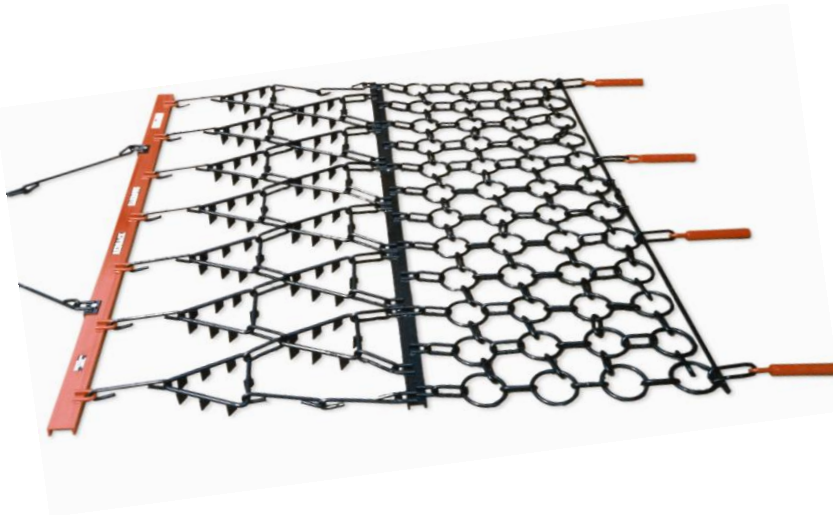

Channel middle bar
(this does a lot of levelling & smashing)

Redback... The one with the 'BITE'

ATV Harrows

Single row of spiked 16mm triangles & 4 rows of 12mm plain chain

Designed specially to suit
ATV / Small tractors. Used for
general pasture harrowing,
aerating or dung spreading.

Standard sizes available.....

1.0m, 1.5m, 1.75m, 2.0m, 2.5m, 3.0m, 3.5m

Depth - 1.3m (five rows) or 1.5m (six rows)

Budget Harrows

3 rows of 10mm open chain

We have now introduced Budget
Harrow. Light and simple, they
are ideal for the small-block
farmer.

Standard sizes available.....

1.5m, 2.0m, 2.5m

Depth - 1.2m

Other sizes available on request

Combo Harrows

Double Row spiked 16mm triangles & 4 rows of 12mm detachable chain

Try these - Combo Harrows are two sets in one! Use as standard Triangle & Chain, or detach the back half for Seedcover Harrows.

Standard sizes available.....

2.5m, 3.0m, 3.5m

Depth - 2.3m total, incl back half

Heavy Duty Triangle & Chain Harrows

Double row of 20mm triangles & 4 rows of 16mm chain

Perfect for heavy pasture aerating / harrowing, or cultivation.