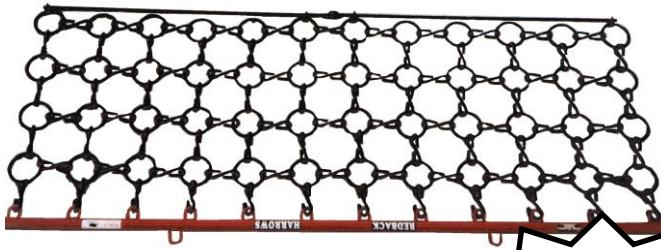

Standard sizes available.....

3.0m, 3.5m, 4.0m

Depth - 2.7m

Drag weights standard

Heavy Duty Double Ring Harrows

3 rows of 20mm super heavy ring-to-ring & 4 rows of 16mm chain

HD Double Ring Harrows are excellent for cultivation with higher trash content

Standard sizes available.....

3.0m, 3.5m, 4.0m

Depth - 2.7m

Drag weights standard

New design!

Other sizes available on request

Cover Harrows

3 rows of 10mm chain, or 4 rows of 12mm chain

Finishes
the
seedbed

Our very popular Plain Chain Seedcover Harrows come in 10mm for lighter work, or 12mm for medium cover and longer life.

Standard sizes available.....

2.5m, 2.7m, 3.0m, 3.5m

Depth - 0.85m

Heavy Duty Plain Chain Harrows

5 rows of 16mm chain

These heavy unspiked Harrows are ideal for cultivation work, or heavy cover after direct drills.

Standard sizes available.....

3.0m, 3.5m, 4.0m

Depth - 1.6m