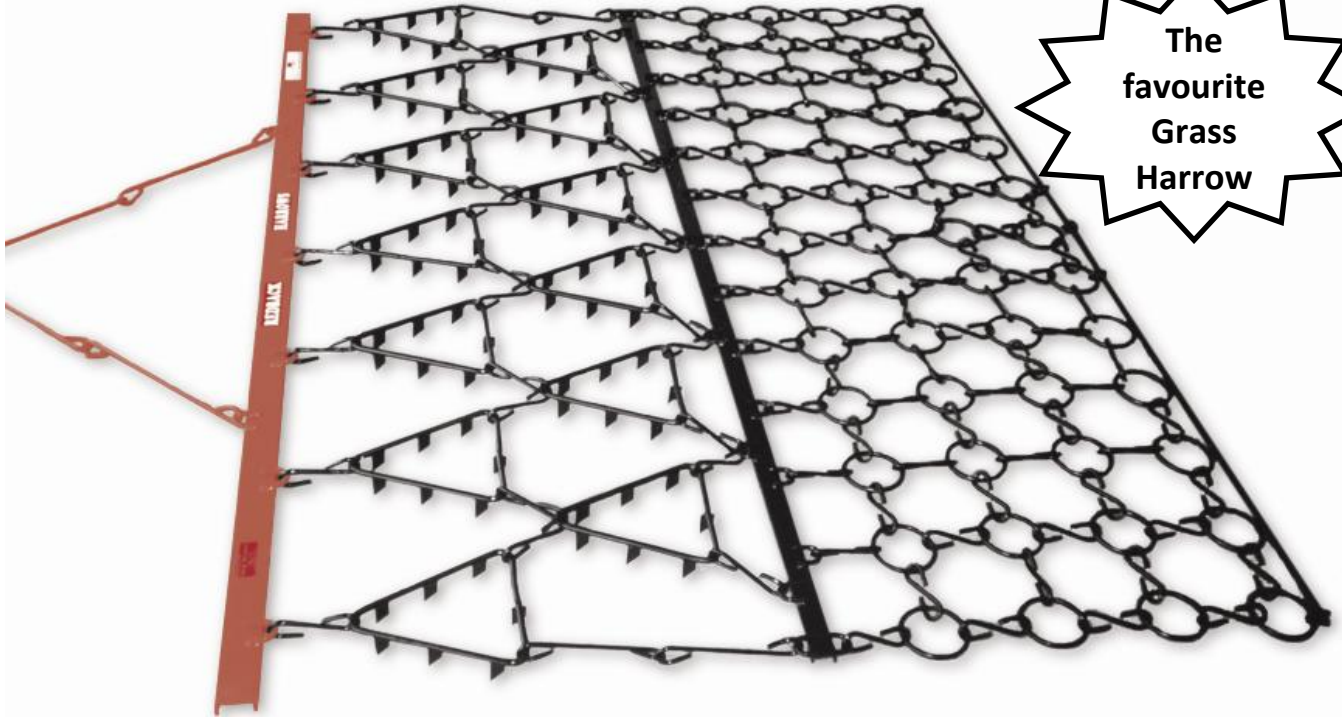

Drag weights standard

Monster Harrows

7 rows of 20mm super heavy ring-to-ring

For heavy cultivation & forestry blocks, Monster Harrows will be your solution.

Standard sizes available.....

3.0m, 3.5m

Depth - 2.4m

Rear dragbar standard

Other sizes available on request

Triangle & Chain Harrows

Double row of spiked 16mm triangles & 4 rows of 12mm plain chain

The
favourite
Grass
Harrow

These Harrows are ideal for use in general pasture harrowing / aerating & dung spreading. Also good for finishing cultivation.

Standard sizes available.....

2.5m, 3.0m, 3.5m, 4.0m

Depth - 2.2m

More aggression..... Pull Harrows low, or from a long chain

Less aggression..... Pull Harrows high, or shorten chain

Improve your pasture - Increase your profits

REDBACK

- Proven since 1991

Sand Harrows

4 rows of 10mm flat bar

To smooth & level tracks / arenas, Sand Harrows are what you need.

Standard sizes available.....

1.5m, 2.0m, 2.5m, 3.0m

Depth - 2.2m