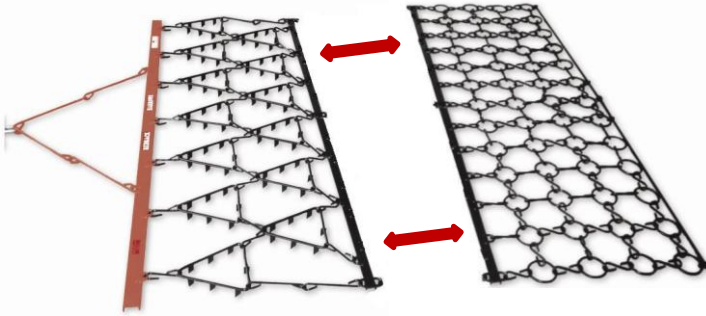

Standard sizes available.....

1.0m, 1.5m, 1.75m, 2.0m, 2.5m, 3.0m, 3.5m

Depth - 1.3m (five rows) or 1.5m (six rows)

Budget Harrows

3 rows of 10mm open chain

We have now introduced Budget
Harrow. Light and simple, they
are ideal for the small-block
farmer.

Standard sizes available.....

1.5m, 2.0m, 2.5m

Depth - 1.2m

Other sizes available on request

Combo Harrows

Double Row spiked 16mm triangles & 4 rows of 12mm detachable chain

Try these - Combo Harrows are two sets in one! Use as standard Triangle & Chain, or detach the back half for Seedcover Harrows.

Standard sizes available.....

2.5m, 3.0m, 3.5m

Depth - 2.3m total, incl back half

Heavy Duty Triangle & Chain Harrows

Double row of 20mm triangles & 4 rows of 16mm chain

Perfect for heavy pasture aerating / harrowing, or cultivation.

Standard sizes available.....

3.0m, 3.5m, 4.0m

Depth - 2.7m

Drag weights standard

Heavy Duty Double Ring Harrows

3 rows of 20mm super heavy ring-to-ring & 4 rows of 16mm chain

HD Double Ring Harrows are excellent for cultivation with higher trash content