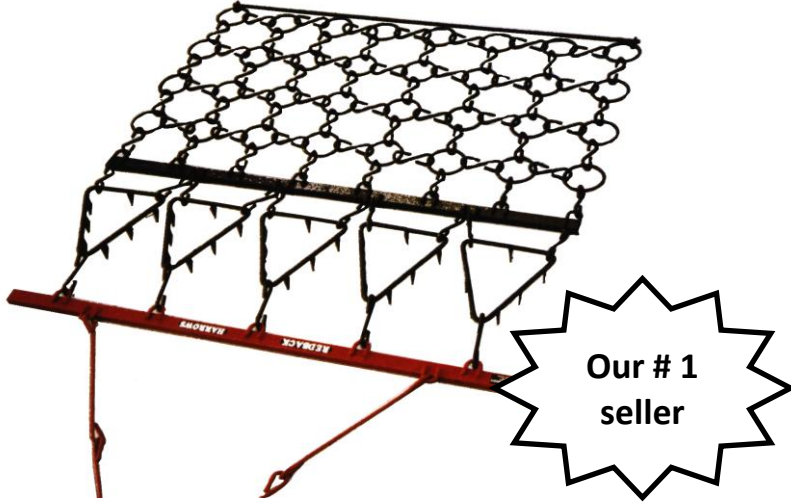

REDBACK

Chain Harrows

Why REDBACK Harrows are smarter....

"Wear-resistant" links & loops

Heavy Duty
Front Bar

Rows of rings
with NO spikes
(lays flat & spreads
material better)

Triangles with rigid spikes
(won't pull back under strain)

Channel middle bar
(this does a lot of levelling & smashing)

Redback... The one with the 'BITE'

ATV Harrows

Single row of spiked 16mm triangles & 4 rows of 12mm plain chain

Designed specially to suit
ATV / Small tractors. Used for
general pasture harrowing,
aerating or dung spreading.

Standard sizes available.....

1.4m, 1.75m, 2.1m, 2.45m

Depth 1.7m

Economy Harrows

5 rows of 12mm plain chain (2.0m + has 6 rows and heavy drawbar)

Economy Harrows are perfect for
dung spreading without the
aggression of spikes. Also ideal
as cover behind direct drill.

Standard sizes available.....

1.0m, 1.5m, 1.75m, 2.0m, 2.5m, 3.0m, 3.5m

Depth - 1.3m (five rows) or 1.5m (six rows)

Budget Harrows

3 rows of 10mm open chain

We have now introduced Budget
Harrow. Light and simple, they
are ideal for the small-block
farmer.