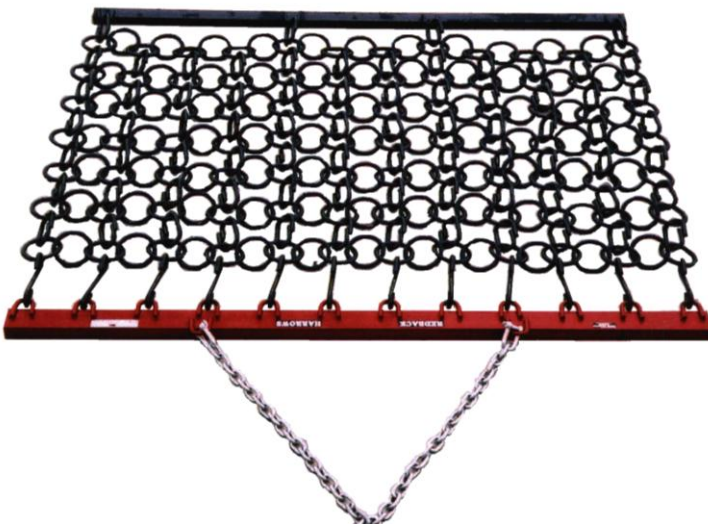

Finishes
the
seedbed

Our very popular Plain Chain Seedcover Harrows come in 10mm for lighter work, or 12mm for medium cover and longer life.

Standard sizes available.....

2.5m, 2.7m, 3.0m, 3.5m

Depth - 0.85m

Heavy Duty Plain Chain Harrows

5 rows of 16mm chain

These heavy unspiked Harrows are ideal for cultivation work, or heavy cover after direct drills.

Standard sizes available.....

3.0m, 3.5m, 4.0m

Depth - 1.6m

Drag weights standard

Monster Harrows

7 rows of 20mm super heavy ring-to-ring

For heavy cultivation & forestry blocks, Monster Harrows will be your solution.

Standard sizes available.....

3.0m, 3.5m

Depth - 2.4m

Rear dragbar standard

Other sizes available on request

Triangle & Chain Harrows

Double row of spiked 16mm triangles & 4 rows of 12mm plain chain

The
favourite
Grass
Harrow

These Harrows are ideal for use in general pasture harrowing / aerating & dung spreading. Also good for finishing cultivation.