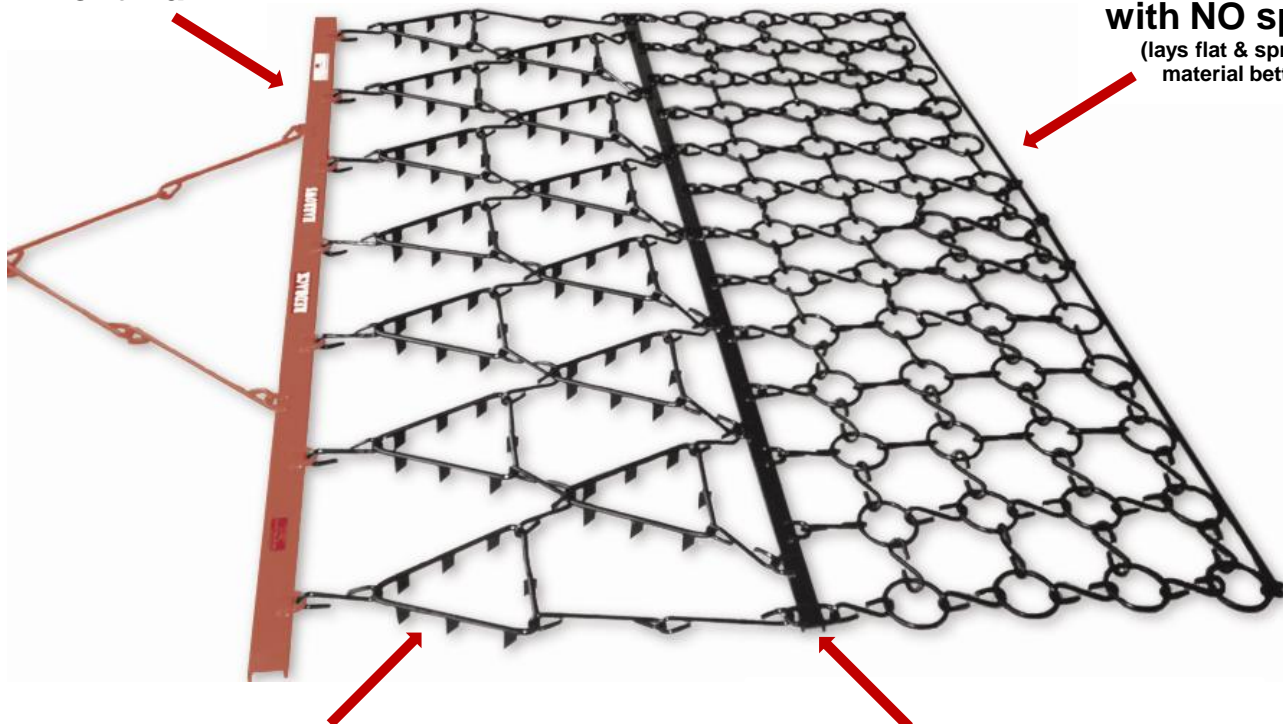

REDBACK

Chain Harrows

Why REDBACK Harrows are smarter....

"Wear-resistant" links & loops

Heavy Duty
Front Bar

Rows of rings
with NO spikes
(lays flat & spreads
material better)

Triangles with rigid spikes
(won't pull back under strain)

Channel middle bar
(this does a lot of levelling & smashing)

Redback... The one with the 'BITE'

ATV Harrows

Single row of spiked 16mm triangles & 4 rows of 12mm plain chain

Designed specially to suit
ATV / Small tractors. Used for
general pasture harrowing,
aerating or dung spreading.

Standard sizes available.....

1.4m, 1.75m, 2.1m, 2.45m

Depth 1.7m

Economy Harrows

5 rows of 12mm plain chain (2.0m + has 6 rows and heavy drawbar)

Economy Harrows are perfect for
dung spreading without the
aggression of spikes. Also ideal
as cover behind direct drill.

Standard sizes available.....

1.5m, 2.0m, 2.5m

Depth - 1.2m

Other sizes available on request

Combo Harrows

Double Row spiked 16mm triangles & 4 rows of 12mm detachable chain

Try these - Combo Harrows are two sets in one! Use as standard Triangle & Chain, or detach the back half for Seedcover Harrows.