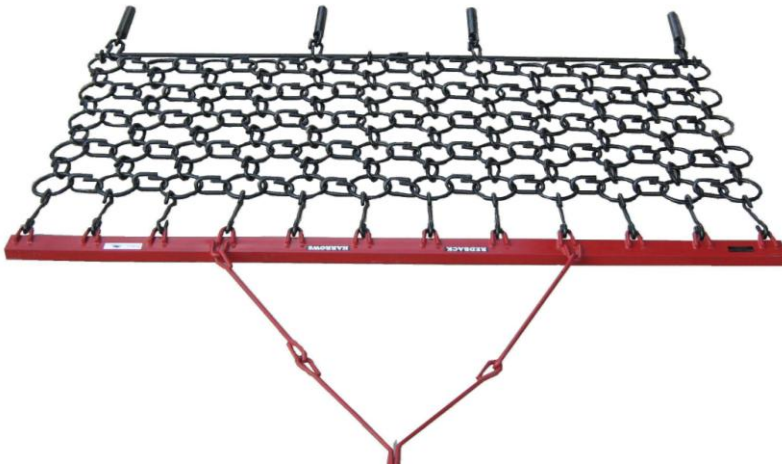

Standard sizes available.....

1.4m, 1.75m, 2.1m, 2.45m

Depth 1.7m

Economy Harrows

5 rows of 12mm plain chain (2.0m + has 6 rows and heavy drawbar)

Economy Harrows are perfect for
dung spreading without the
aggression of spikes. Also ideal
as cover behind direct drill.

Finishes
the
seedbed

Our very popular Plain Chain Seedcover Harrows come in 10mm for lighter work, or 12mm for medium cover and longer life.

Standard sizes available.....

2.5m, 2.7m, 3.0m, 3.5m

Depth - 0.85m

Heavy Duty Plain Chain Harrows

5 rows of 16mm chain

These heavy unspiked Harrows are ideal for cultivation work, or heavy cover after direct drills.

Standard sizes available.....

3.0m, 3.5m, 4.0m

Depth - 1.6m

Drag weights standard

Monster Harrows

7 rows of 20mm super heavy ring-to-ring

For heavy cultivation & forestry blocks, Monster Harrows will be your solution.

Standard sizes available.....

3.0m, 3.5m

Depth - 2.4m